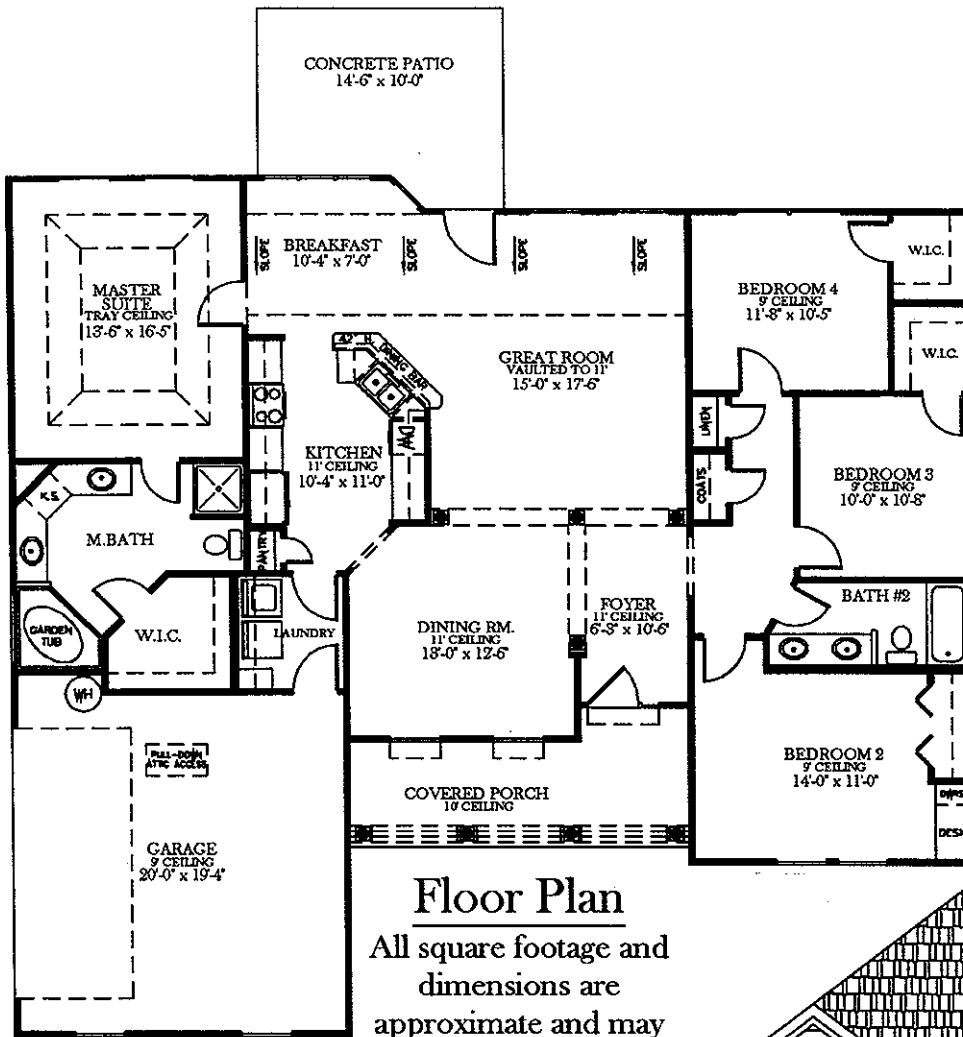

### Canyon Model

1,905 SF Heated Space  
 544 SF Unheated Space  
 2,449 SF Grand Total

### Floor Plan

All square footage and dimensions are approximate and may vary per individual house.

ALL ROOF PITCHES ARE 9:12, TYPICAL

Front Elevation

Call us today:  
 (843) 399-0011