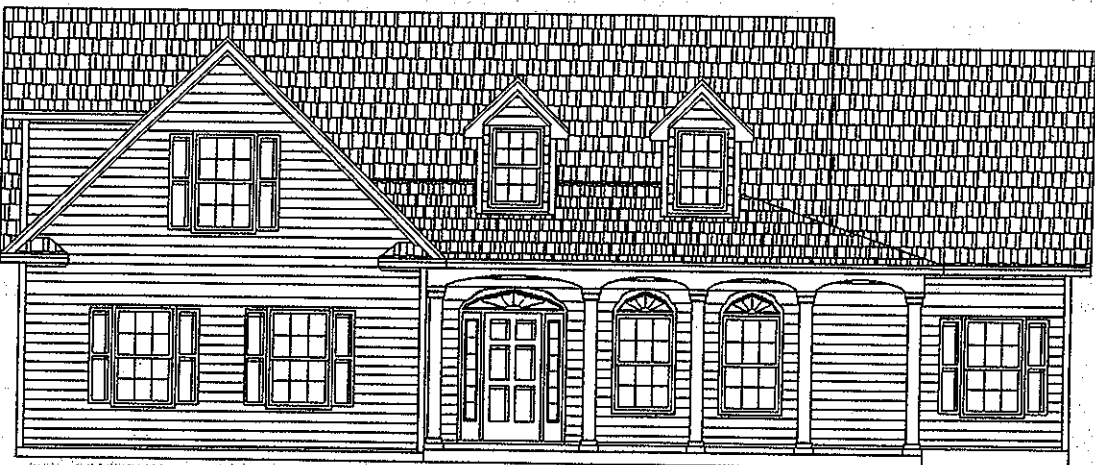

### FLAGSTAFF MODEL

1,812 SF HEATED SPACE  
 315 SF BONUS  
 510 SF GARAGE  
 211 SF PORCH

**2848 SF GRAND TOTAL**

All square footage and dimensions are approximate and may vary per individual house.