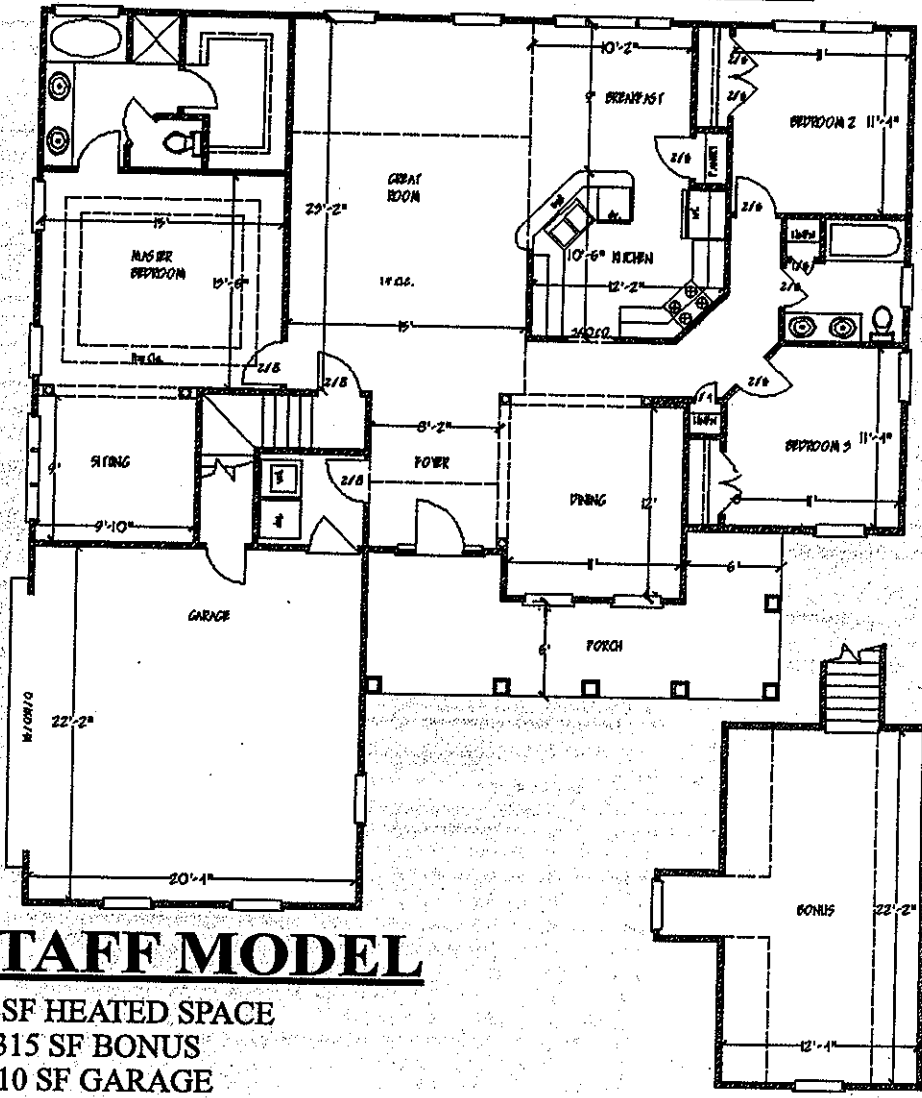

### FLAGSTAFF MODEL

1,812 SF HEATED SPACE  
 315 SF BONUS  
 510 SF GARAGE  
 211 SF PORCH

**2848 SF GRAND TOTAL**

All square footage and dimensions are approximate and may vary per individual house.