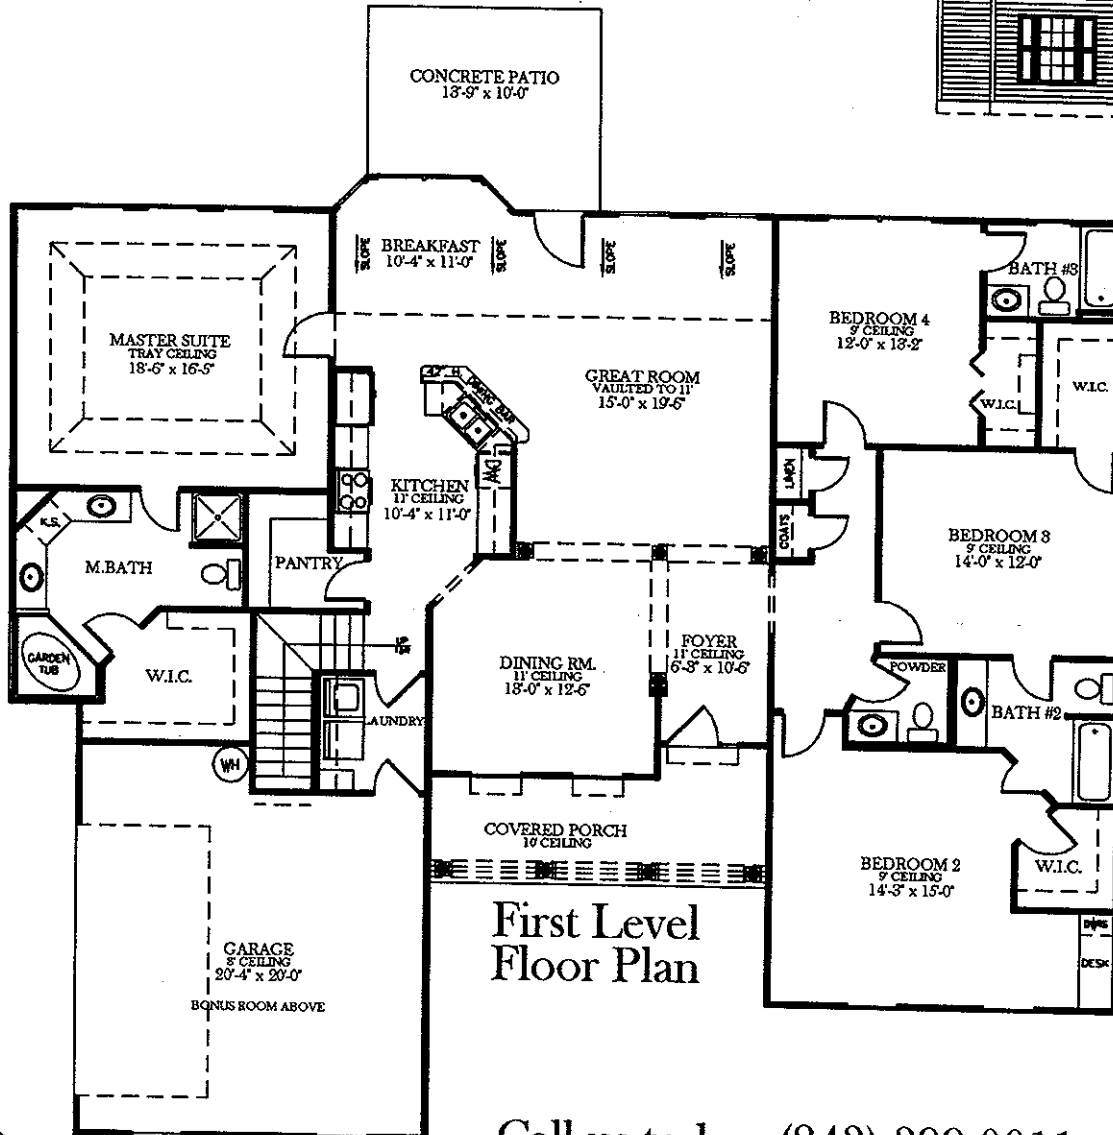

Mesa Raven

ESTATES

Front Elevation

Grand Canyon

2,489 SF Heated First Level
 327 SF Heated Second Level
 2,816 SF Heated Total
 594 SF Unheated Space
 3,410 SF Grand Total

Call us today: (843) 399-0011

All square footage and dimensions are approximate and may vary per individual house.