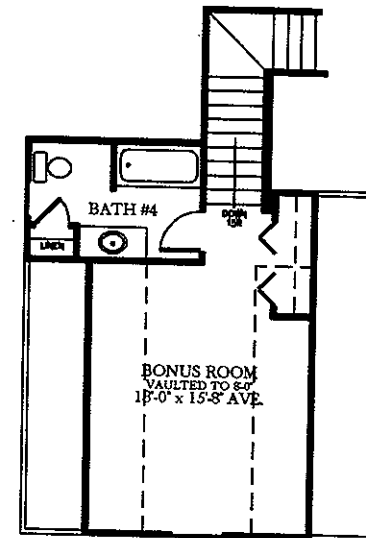

Mesa Raven

ESTATES

Front Elevation

Grand Canyon

2,489 SF Heated First Level
 327 SF Heated Second Level
 2,816 SF Heated Total
 594 SF Unheated Space
 3,410 SF Grand Total

Call us today: (843) 399-0011

All square footage and dimensions are approximate and may vary per individual house.