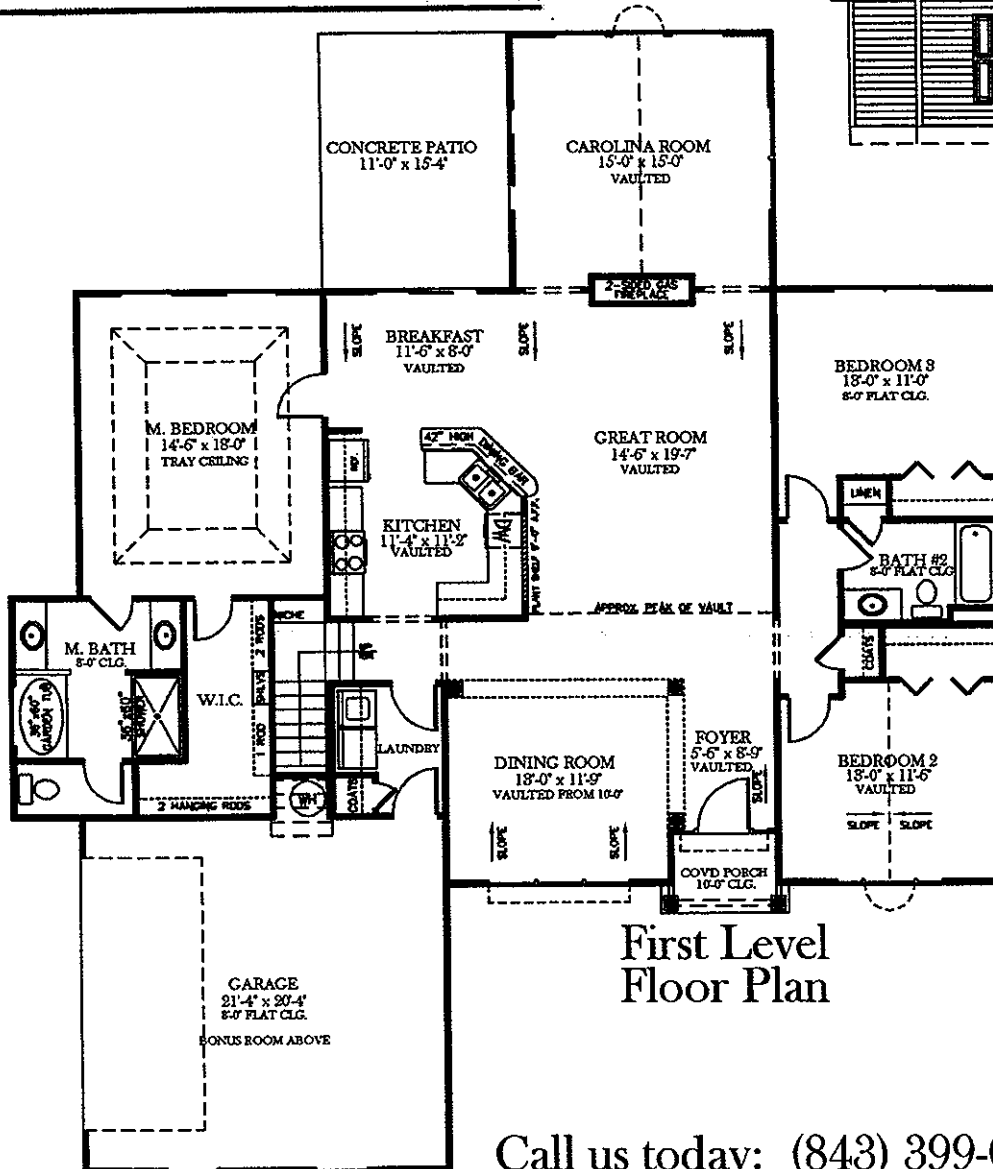

Mesa Raven

ESTATES

Front Elevation

Grand Sierra

2,149 SF Heated First Level
 317 SF Heated Second Level
 2,466 SF Heated Total
 494 SF Unheated Space
 2,960 SF Grand Total

Call us today: (843) 399-0011

All square footage and dimensions are approximate and may vary per individual house.