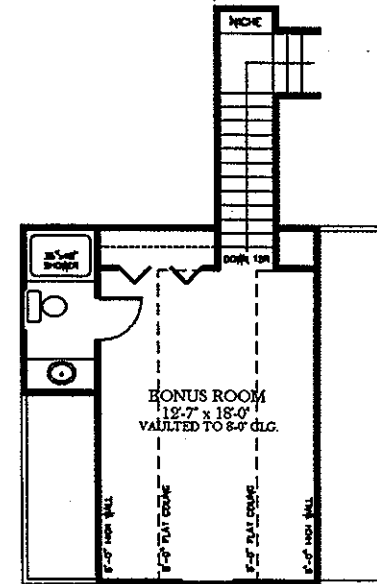

Mesa Raven

ESTATES

Front Elevation

Grand Sierra

2,149 SF Heated First Level
 317 SF Heated Second Level
 2,466 SF Heated Total
 494 SF Unheated Space
 2,960 SF Grand Total

Call us today: (843) 399-0011

All square footage and dimensions are approximate and may vary per individual house.