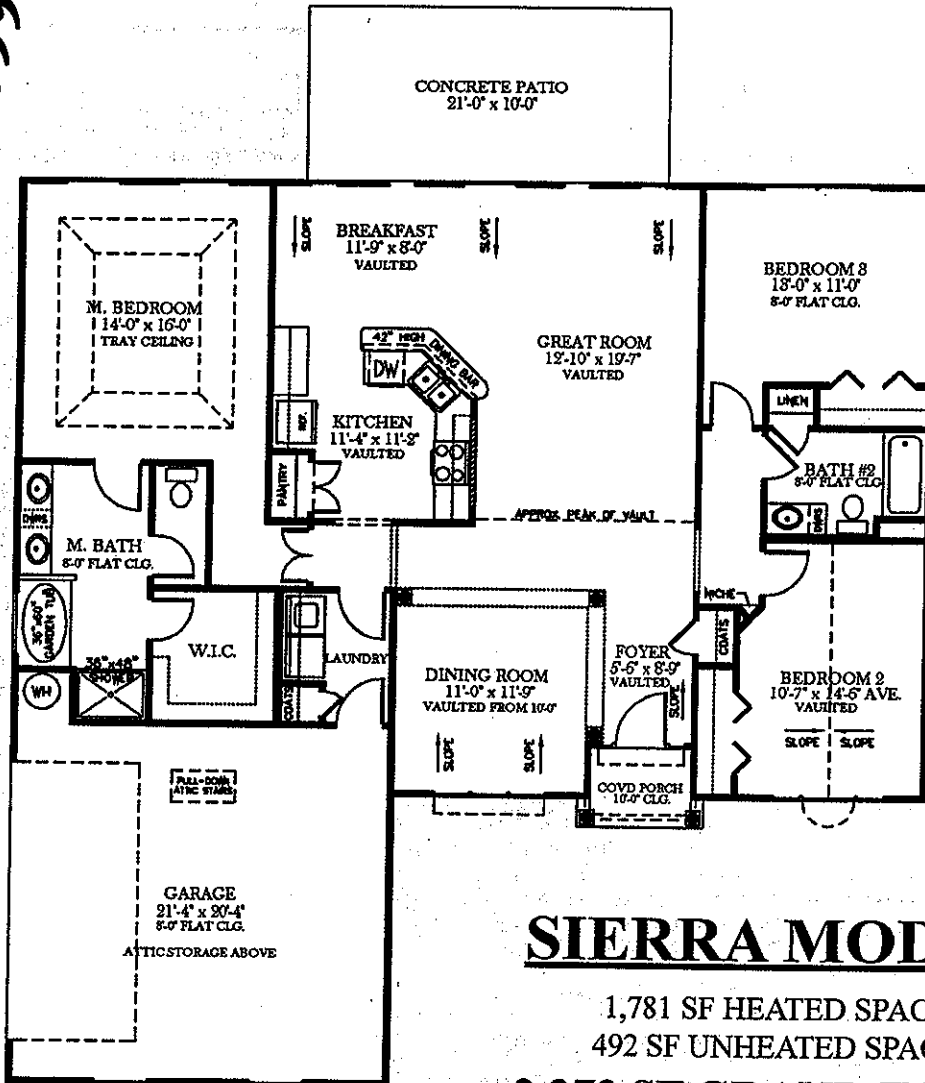

Mesa Raven

ESTATES

Call us today - 843-399-0011

SIERRA MODEL

1,781 SF HEATED SPACE

492 SF UNHEATED SPACE

2,273 SF GRAND TOTAL

All square footage and dimensions are approximate and may vary per individual house.